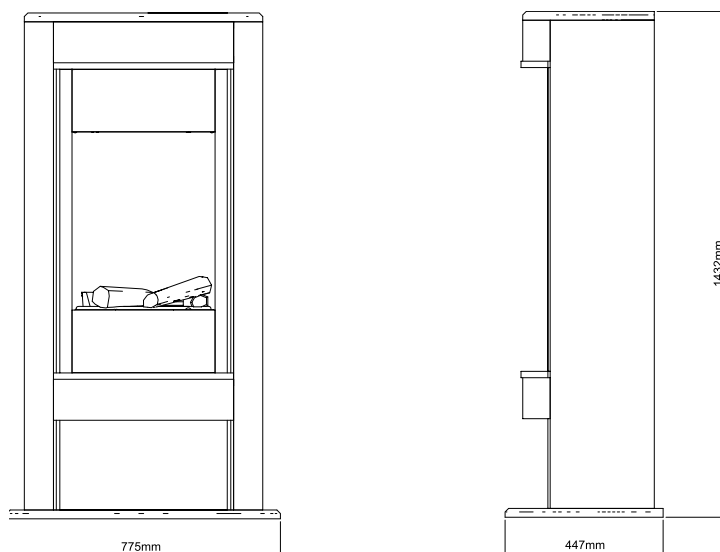

# Verdi White

Optimyst® | 230V/50Hz | 2000 Watt

With its slender, tall and light design, the Verdi has already earned the appreciation of many. Quickly to install, yet a lasting focal point in even the smallest living room. Designed for quality time around the realistic fire, while enjoying pleasant warmth.

- Modern Scandinavian design almost 150 cm high
- White oval body with high-gloss finish
- With storage compartment for logs
- Decorative silver frame around the firebox
- Optional: mirror back panel wall that intensifies the flame picture

## Unit dimensions

All dimensions are in mm

		Verdi
<b>General specifications</b>	Fire system	Optimyst®
	Article number	206275
	EAN code	5011139206275
	Model	Freestanding fireplace
	View of the fire	1 sided
	Colour	White
	Decoration / fuel bed	Log set
<b>Product size</b>	Measurements view of the fire (WxH)	40 x 50 cm
	Outside dimensions WxHxD	77,5 x 143,2 x 44,7 cm
<b>Features</b>	Heat output	Yes
	Thermostat	Yes
	Remote control	Yes
	Manual controlling directly at the fireplace possible yes / no	Yes
	Light module	Halogen
	Sound module	No
	Colour effects settings	No
<b>Power consumption</b>	Heat setting 1 in W	1000W
	Heat setting 2 in W	2000W
	Flame only operation in W	200W
	Max. consumption	2000W
<b>Voltage</b>	Voltage/Electrical frequency	230V/50Hz
<b>Specifications</b>	Product weight in kg	66
	Length of the cord	1,5 m
	Warranty	2 years